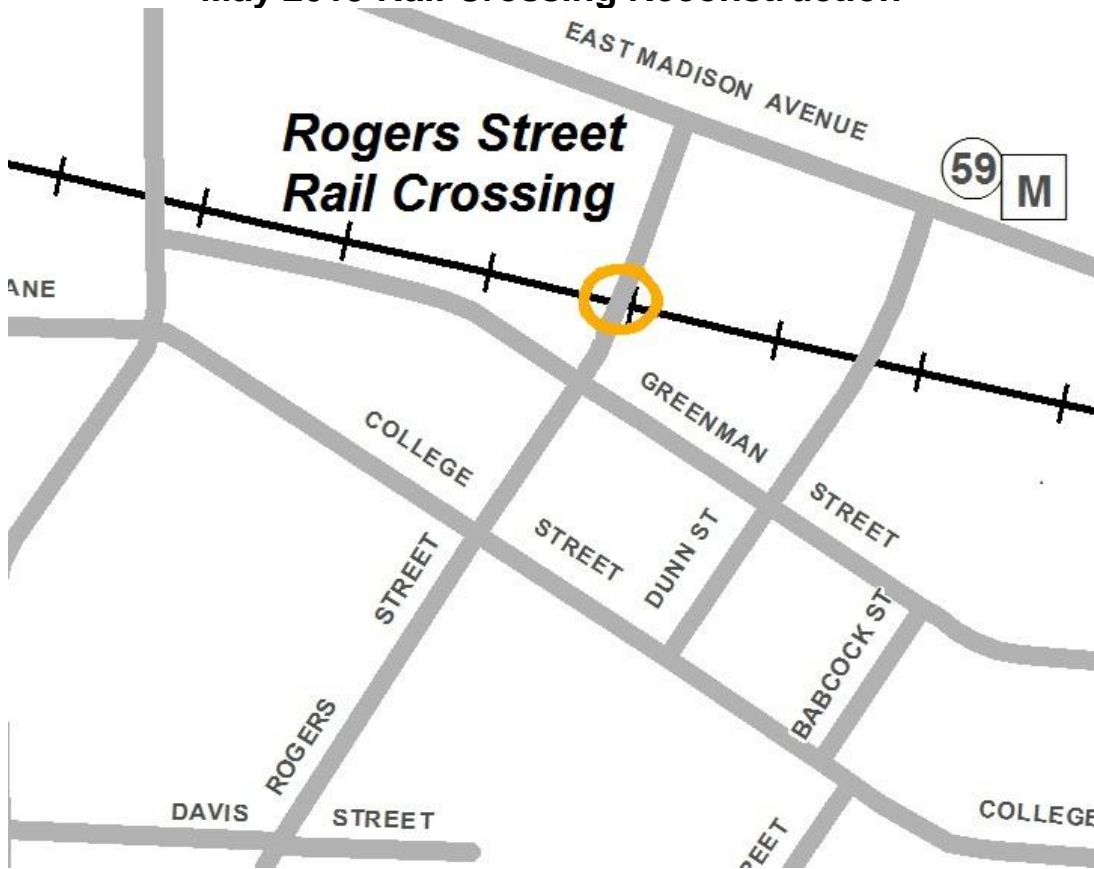

**May 2019 Rail Crossing Reconstruction**

**Monday, May 13 through Friday, May 17**

**Monday, May 13 through Friday, May 17**

**Monday, May 20 through Friday, May 24**

**Tuesday, May 28 through Friday, June 1**

—+— Railroad

— Detour

○ Rail Crossing

**City of Milton**

# John Paul Road Rail Crossing Reconstruction Detour