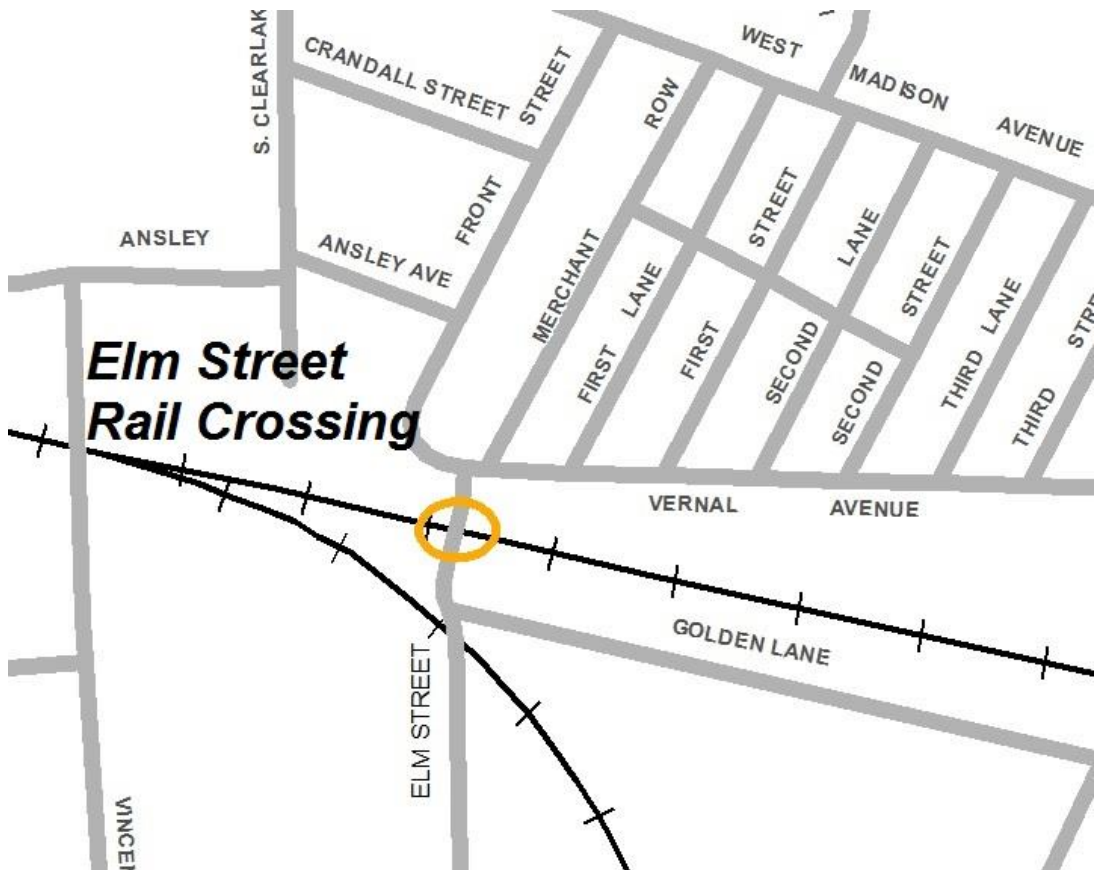

**May 2019 Rail Crossing Reconstruction**

**Monday, May 13 through Friday, May 17**

**Monday, May 13 through Friday, May 17**

**Monday, May 20 through Friday, May 24**

**Tuesday, May 28 through Friday, June 1**

—+— Railroad

— Detour

○ Rail Crossing

**City of Milton**

# John Paul Road Rail Crossing Reconstruction Detour