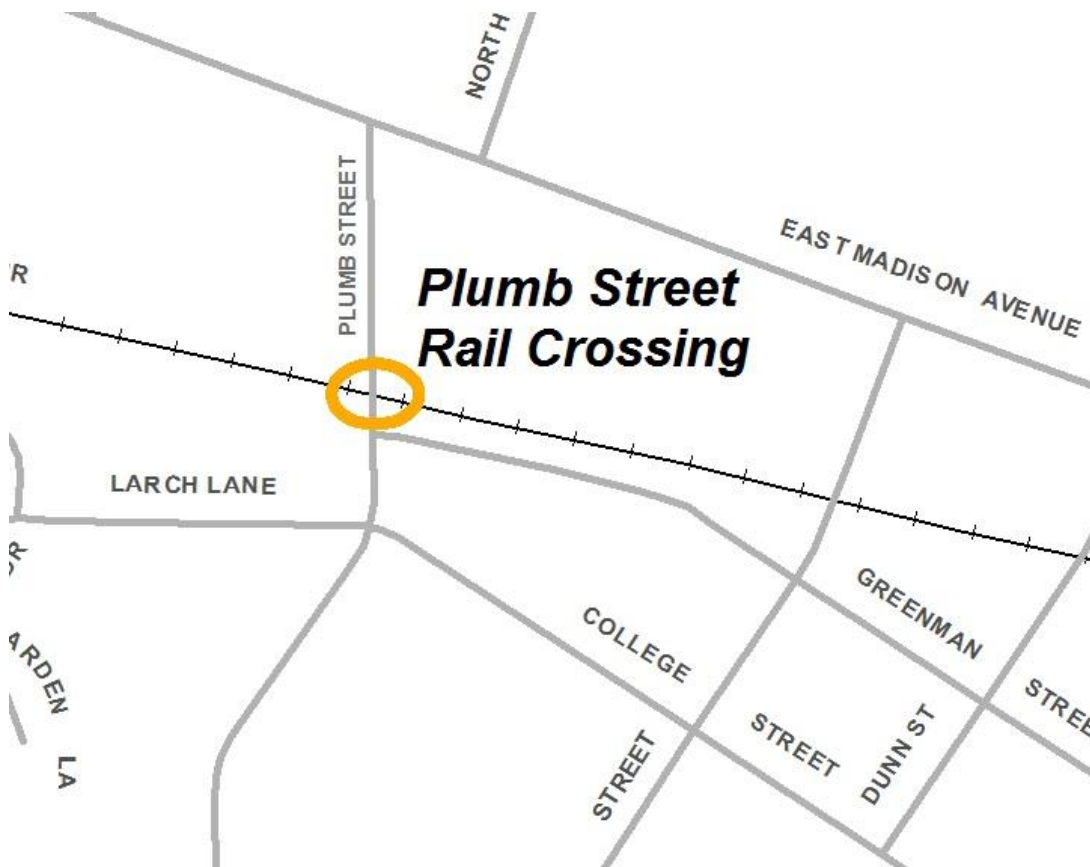

**May 2019 Rail Crossing Reconstruction**

**Monday, May 13 through Friday, May 17**

**Monday, May 13 through Friday, May 17**

**Monday, May 20 through Friday, May 24**

**Tuesday, May 28 through Friday, June 1**

—+— Railroad

— Detour

○ Rail Crossing

**City of Milton**

# John Paul Road Rail Crossing Reconstruction Detour